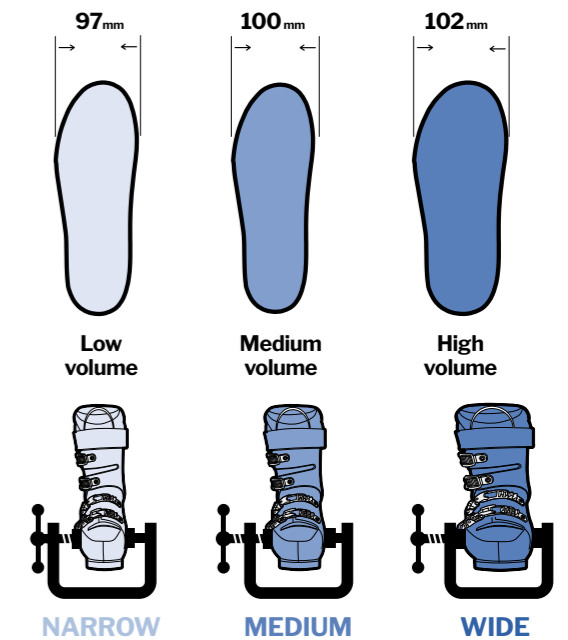

FIT IS OUR OBSESSION

Liners adapted to your morphology and ski practice.

At Lange, performance and comfort go hand in hand. Performance is nothing without comfort, and comfort is nothing without performance. Offering a boot that both respects the morphology of your foot and adapts perfectly to your discipline is our obsession. This is why, thanks to the unique know-how of our engineers and our 60 years of expertise in the world of ski boots, Lange is the only brand able to offer more than 50 different liners, all of which adapt to different morphologies and disciplines. Our boots are both rigid and high-performance, while remaining comfortable and adapted to your body shape.

Choose the volume adapted to your morphology and practice: