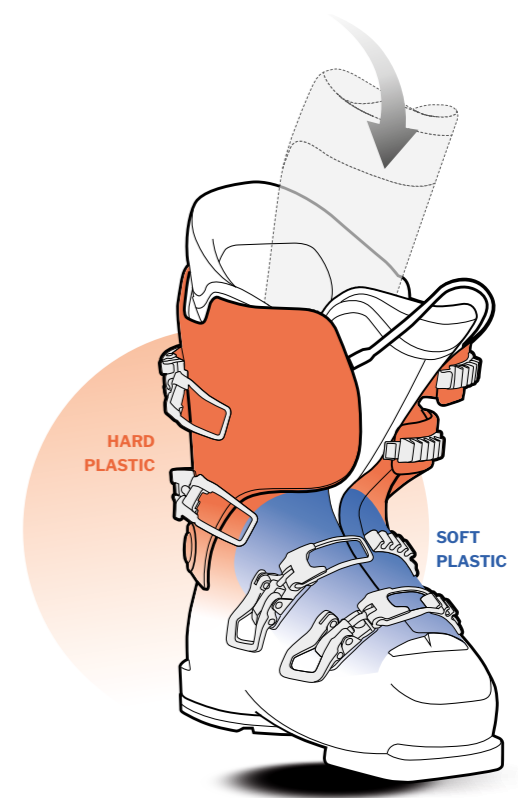

How it works?

By sandwiching a softer plastic core within more rigid plastic we are able to drastically enhance elastic tension. As you drive and flex into your boots, Dual Core actively compresses and expands – harnessing potential energy to deliver explosive power, snap and rebound.

Dualcore (LANGE)

- 1. COMPRESSION**
The softer core of the boot absorbs energy.
- 2. TENSION**
Hard outer layers create tension.
- 3. EXTENSION**
The constant interaction of the 2 layers transfers the energy to and from the ski.

FIT IS OUR OBSESSION

Liners adapted to your morphology and ski practice.

At Lange, performance and comfort go hand in hand. Performance is nothing without comfort, and comfort is nothing without performance. Offering a boot that both respects the morphology of your foot and adapts perfectly to your discipline is our obsession. This is why, thanks to the unique know-how of our engineers and our 60 years of expertise in the world of ski boots, Lange is the only brand able to offer more than 50 different liners, all of which adapt to different morphologies and disciplines. Our boots are both rigid and high-performance, while remaining comfortable and adapted to your body shape.

Choose the volume adapted to your morphology and practice:

Easy Entry and Exit

A softer plastic insert molded over the instep area allows easier opening of the boot overlap for more comfortable entry and exit.