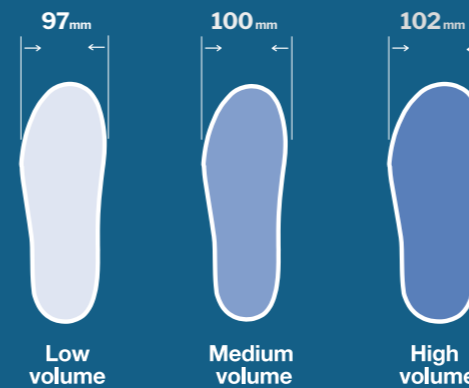

FIT TECHNOLOGY

At Lange, fit and comfort are our obsession. Performance is nothing without comfort, and comfort is nothing without performance.

That's why we've developed different shell and liner shapes for every flex and size, to provide you with the boot that best fits your foot shape, no matter what your performance level.