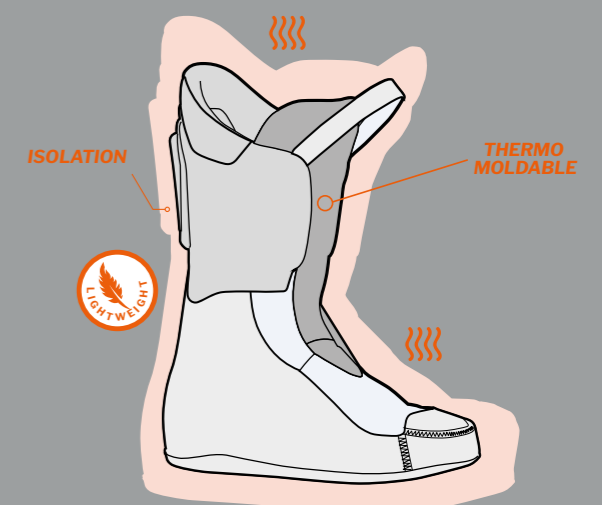

LINER TOURING